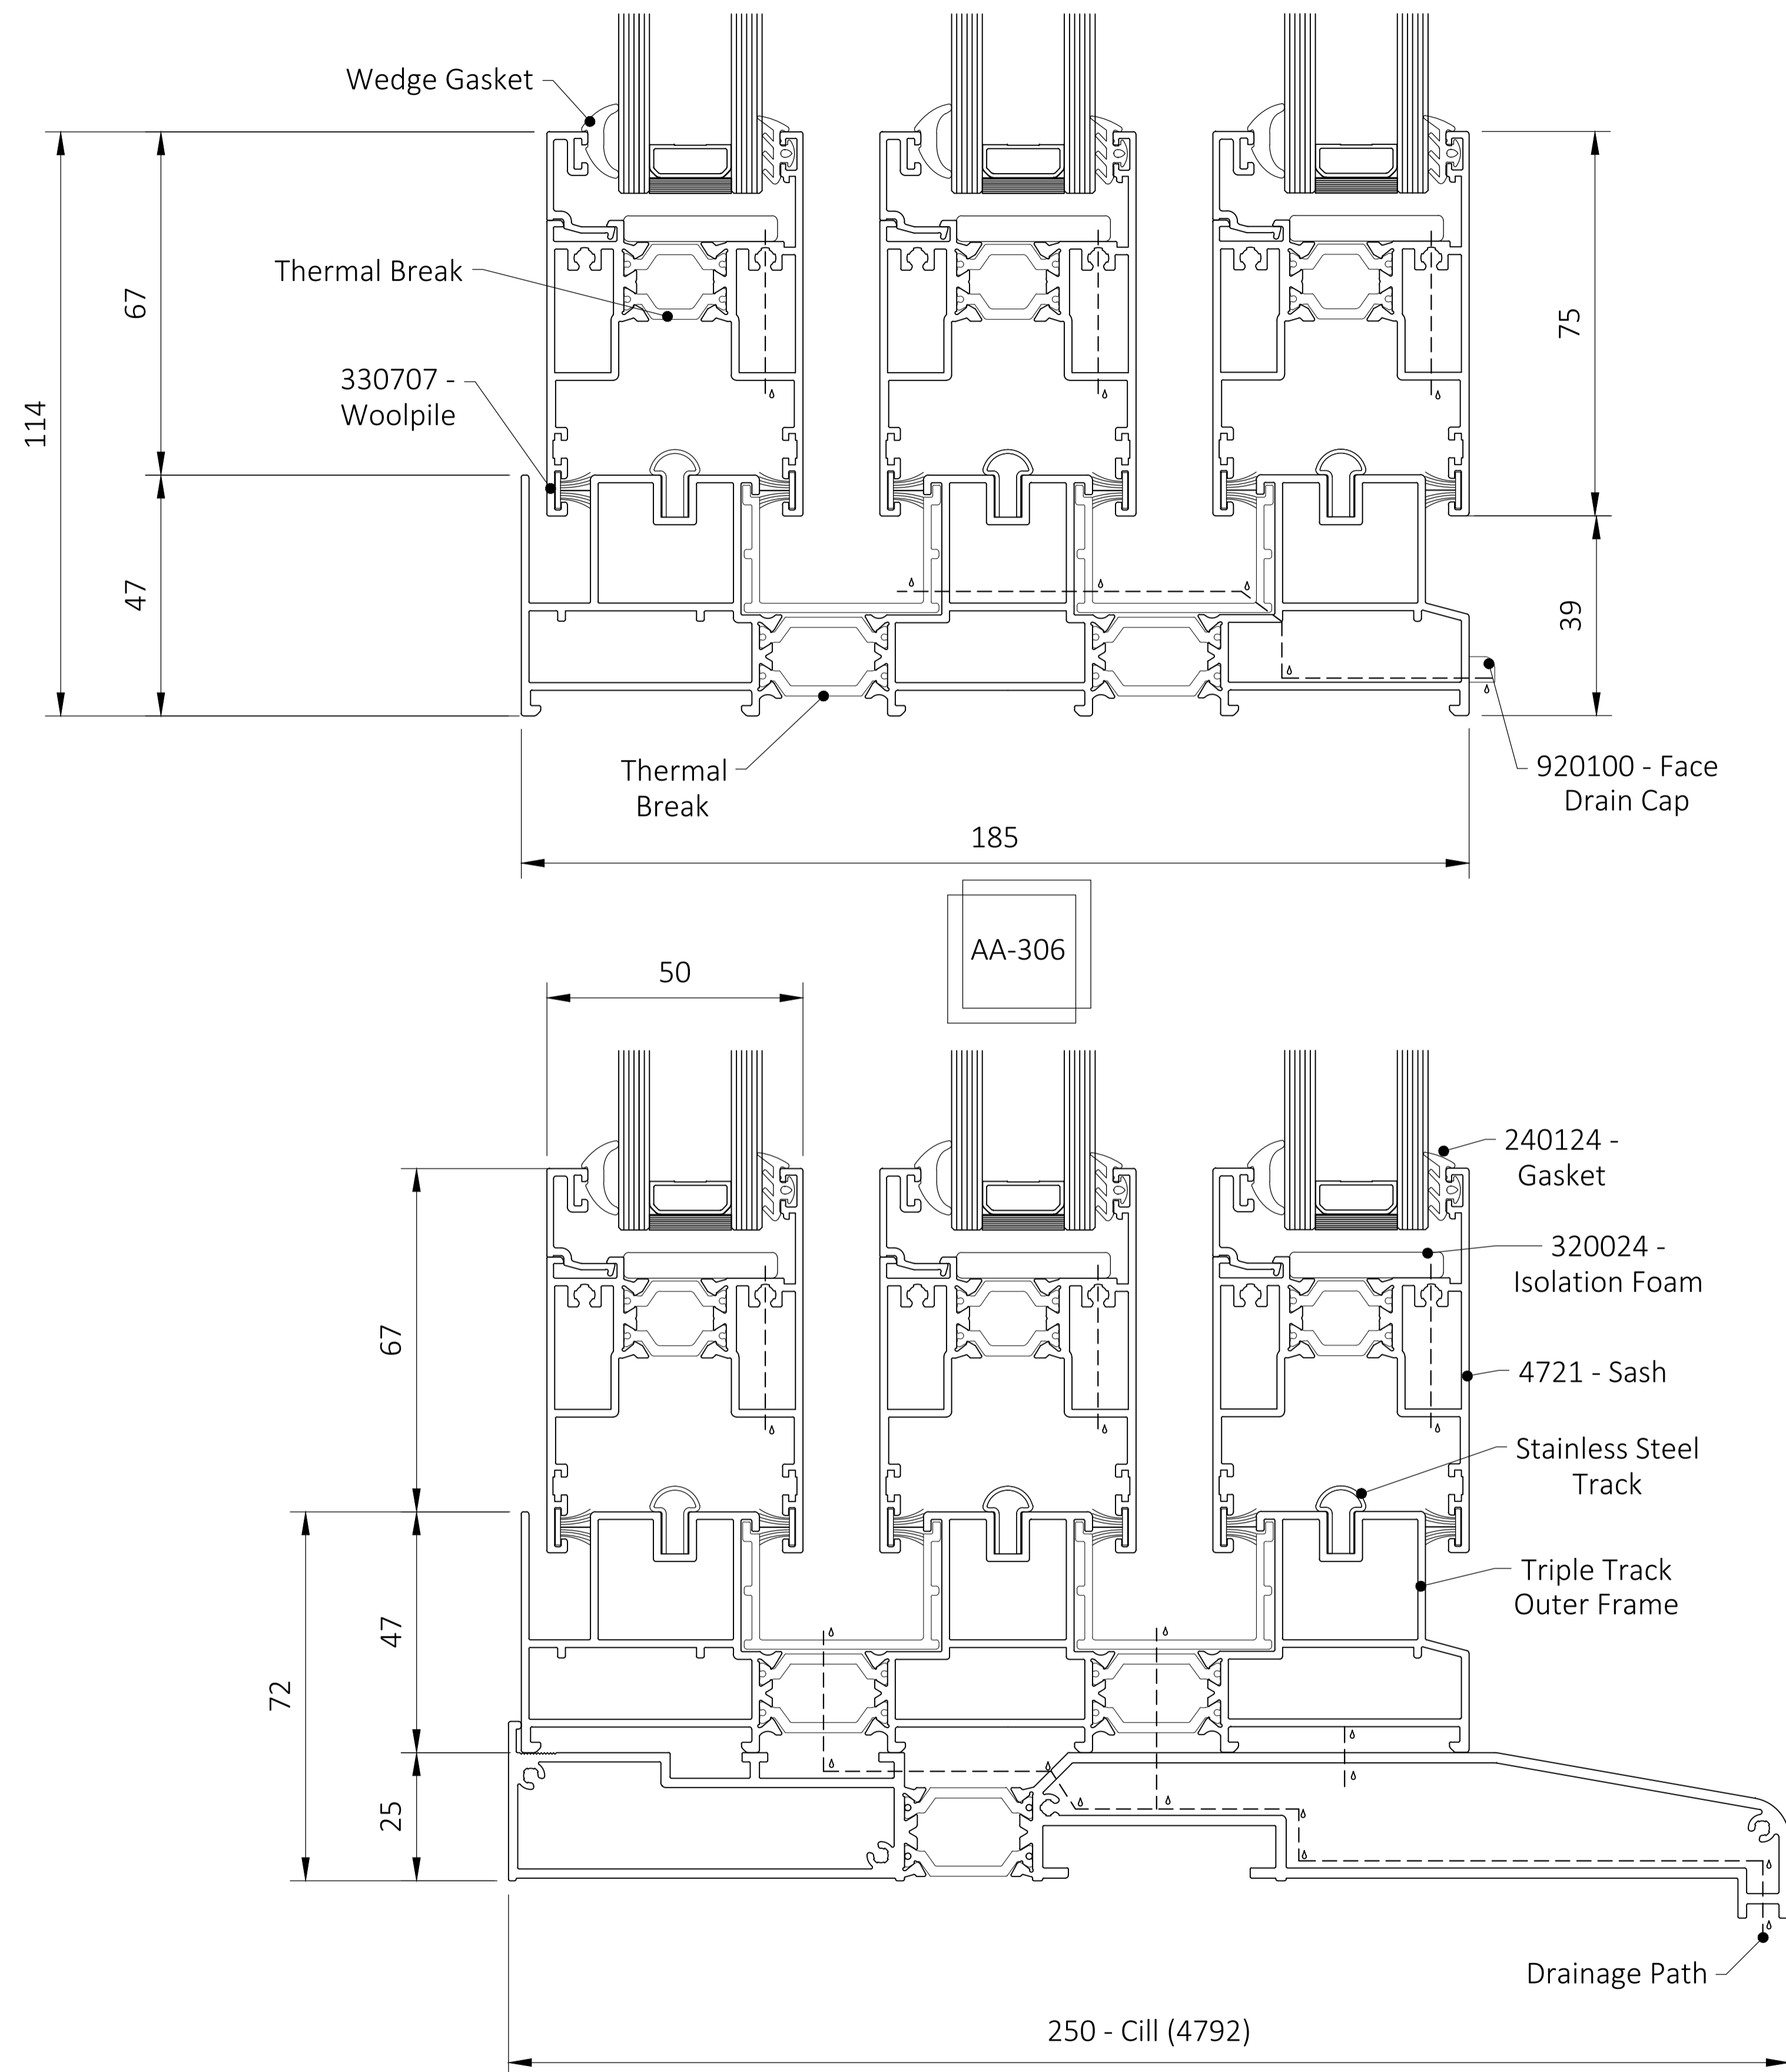

Notes

Do Not Scale Off This drawing.
If In Doubt Ask.
Cill is recommended in exposed areas

Drawing Overview

Type: 12,13,14 & 15
Configuration: OXX,XXO & XXX
Track Type: Triple
Frame Size: 185mm x 47mm
Cill Height: 25mm
Interlock Vertical Sightline: 47mm

Revisions:	
REV.	DATE:

Appley Aluminium Limited
Suite 5B
Blackthorn House
Skull House Lane
Appley Bridge
WN6 7DB

© This drawing is the property of Appley Aluminium Limited. It is a confidential document and must not be copied, used or its contents divulged without prior consent.

JOB TITLE:
Cortizo 4700

CLIENT:
Appley Aluminium

DRAWING TITLE:
Inline TT Bottom Detail

SCALE: N.T.S	DRAWN BY: JM	DATE: 01/09/2024
SHEET A1	CHECKED BY: XX	DATE: dd/mm/yy

DRAWING No: AA-306	REV. A

STATUS:
XXXXX