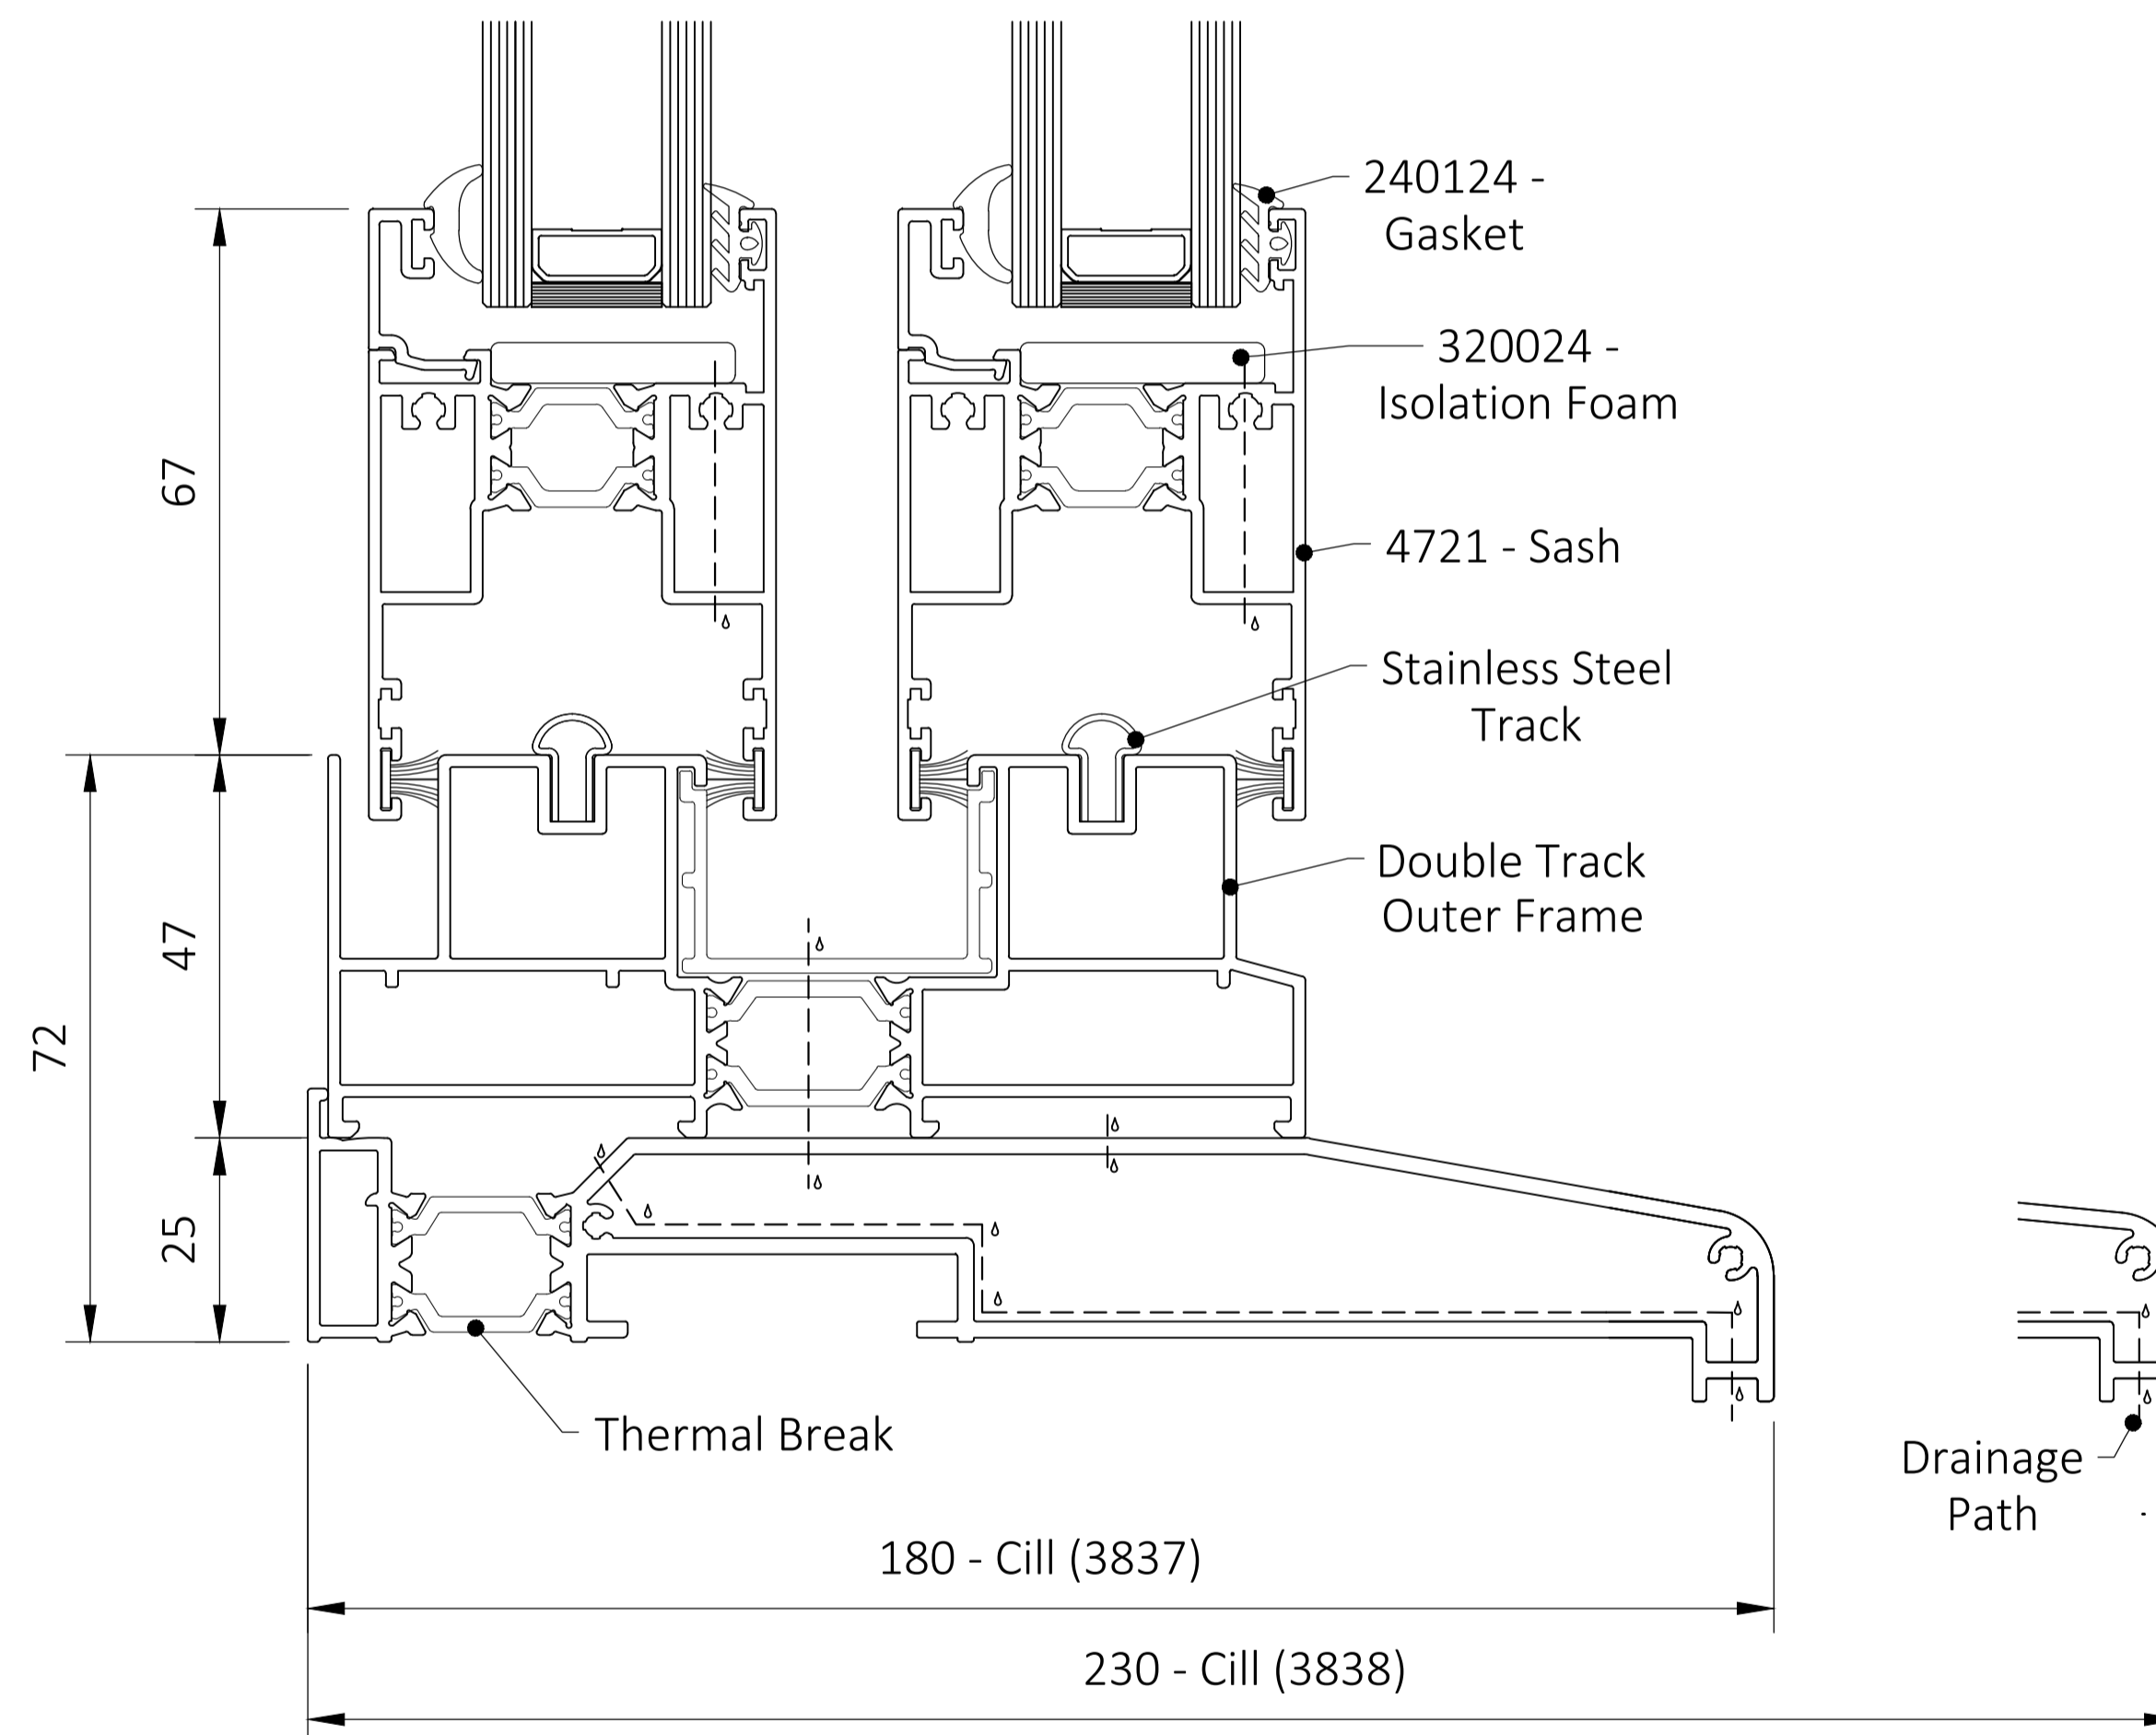

Notes

Do Not Scale Off This drawing.
If In Doubt Ask.
Cill is recommended in exposed areas

Drawing Overview

Type: 8,9,10,11,16 & 17
Configuration: XO,OX,XX,OXO,XXX
Track Type: Double
Frame Size: 120mm x 47mm
Cill Height: 25mm
Interlock Vertical Sightline: 47mm

Revisions:	
REV.	DATE:
REV.	DATE:
REV.	DATE:
REV.	DATE:

Appley Aluminium Limited
Suite 5B
Blackthorn House
Skull House Lane
Appley Bridge
WN6 7DB

This drawing is the property of Appley Aluminium Limited. It is a confidential document and must not be copied, used or its contents divulged without prior consent.

JOB TITLE: Cortizo 4700		
CLIENT: Appley Aluminium		
DRAWING TITLE: Inline DT Bottom Detail		
SCALE: N.T.S	DRAWN BY: JM	DATE: 01/09/2024
SHEET A1	CHECKED BY: XX	DATE: dd/mm/yy
DRAWING No: AA-300		REV. A
STATUS: XXXXX