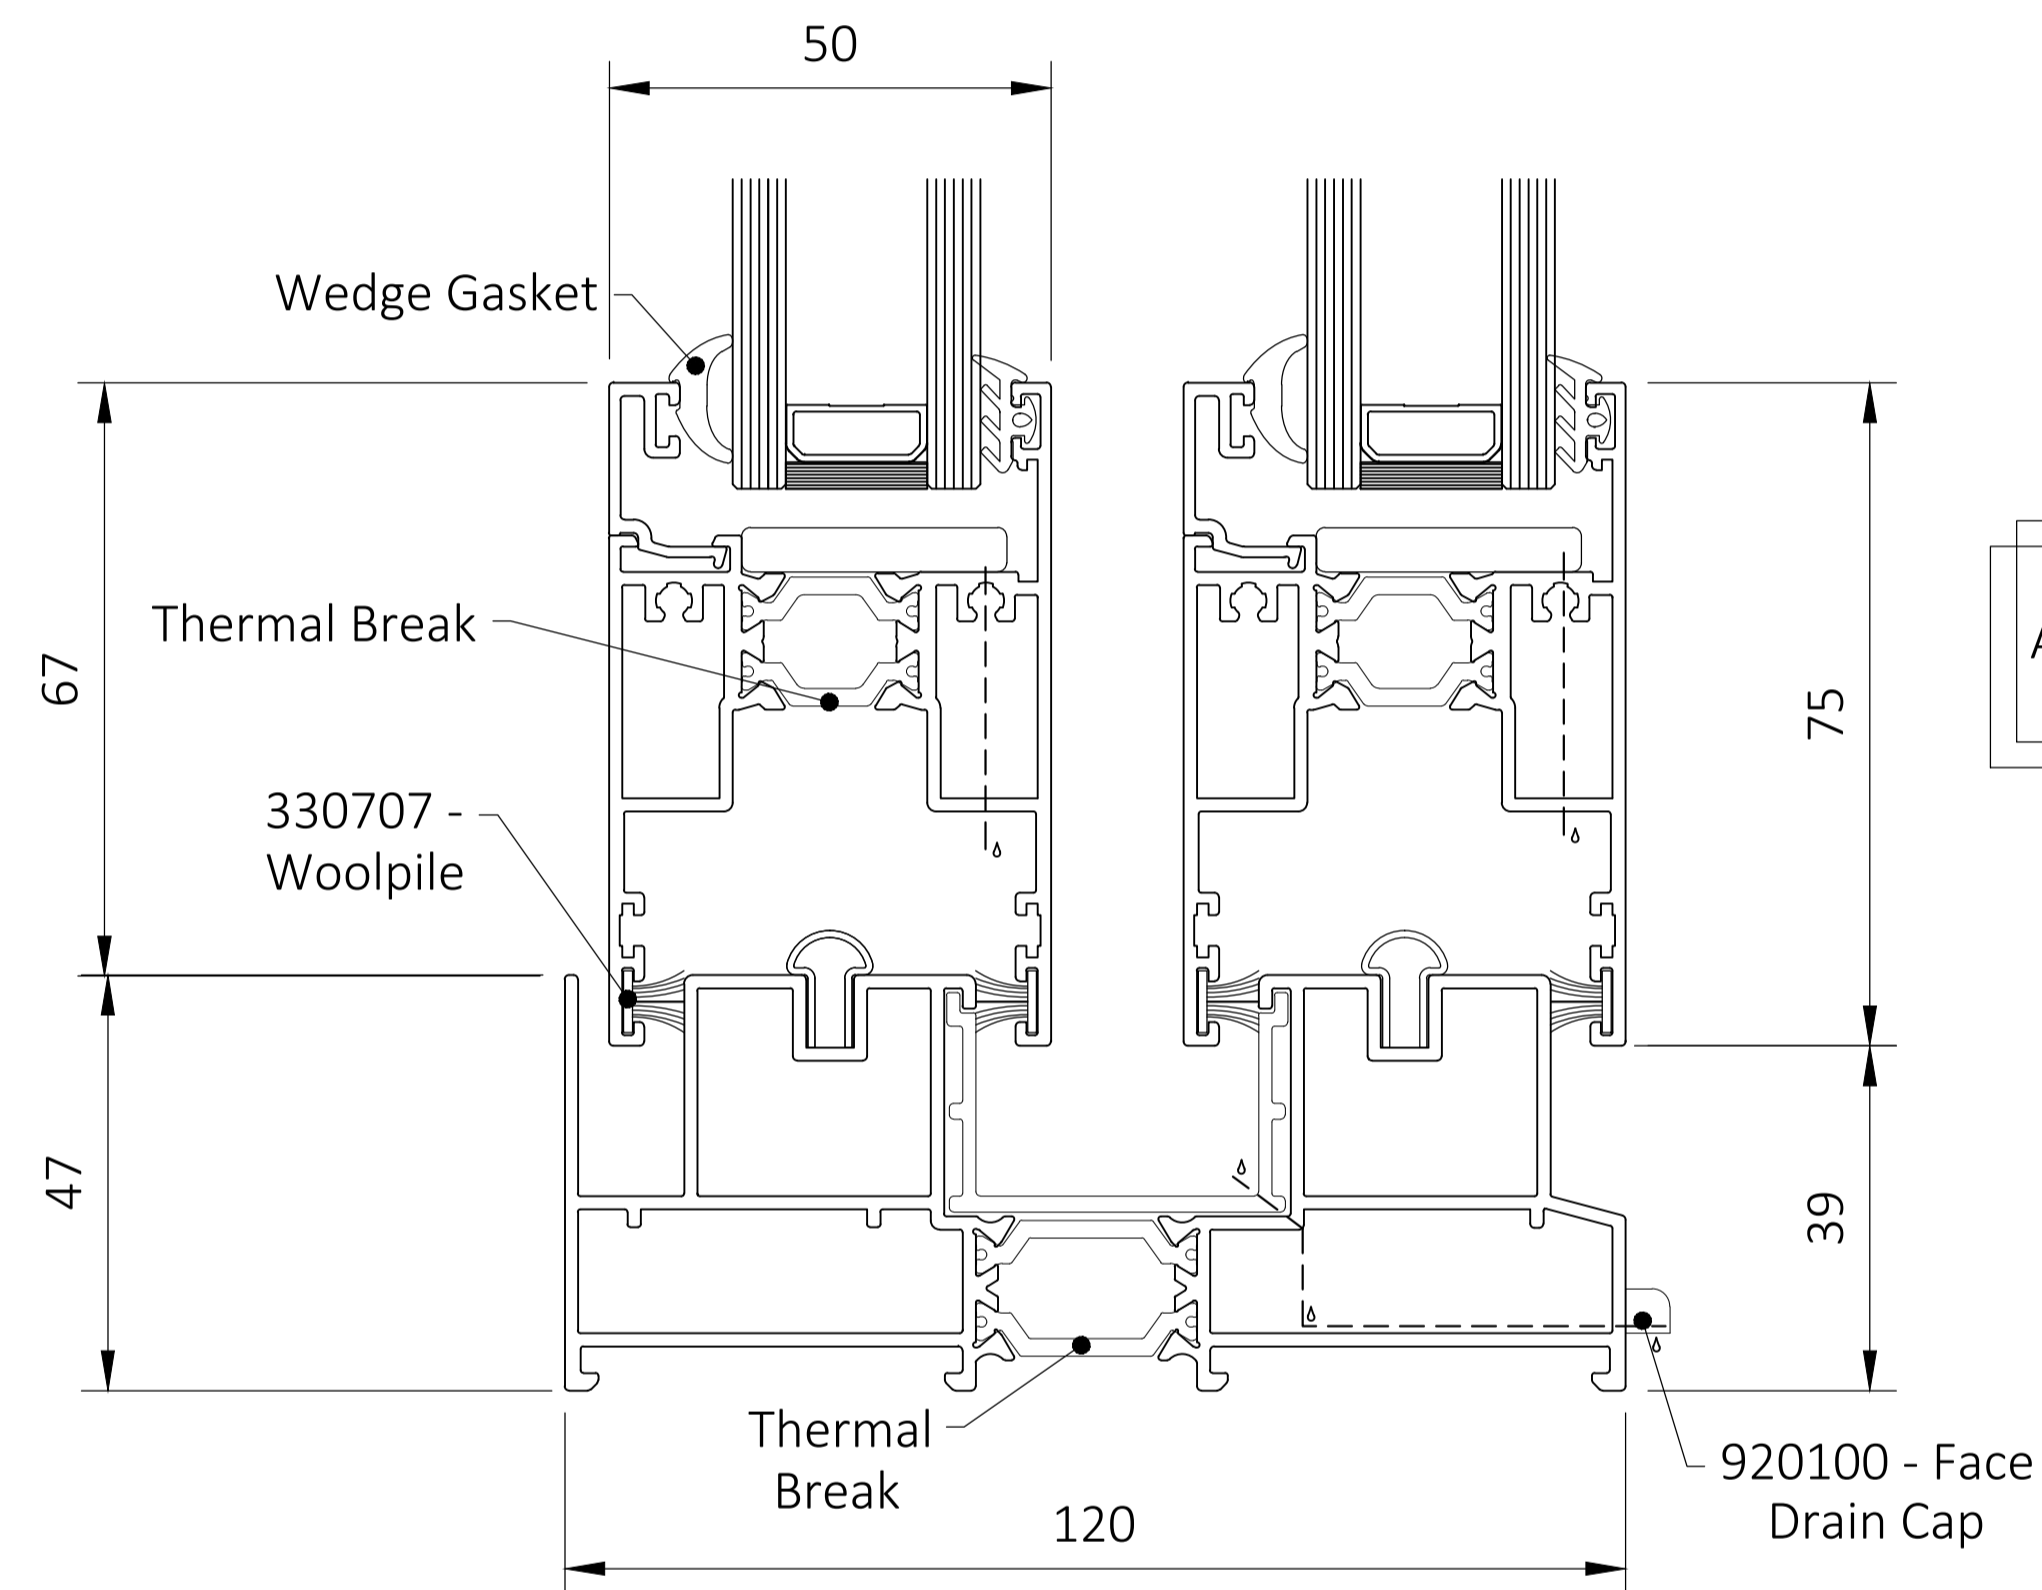

AA-300

Notes

Do Not Scale Off This drawing.
If In Doubt Ask.
Cill is recommended in exposed areas

Drawing Overview

Type: 8,9,10,11,16 & 17
Configuration: XO,OX,XX,OXO,XXX
Track Type: Double
Frame Size: 120mm x 47mm
Cill Height: 25mm
Interlock Vertical Sightline: 47mm

Revisions:	
REV.	DATE:
REV.	DATE:
REV.	DATE:
REV.	DATE:

Appley Aluminium Limited
Suite 5B
Blackthorn House
Skull House Lane
Appley Bridge
WN6 7DB

This drawing is the property of Appley Aluminium Limited. It is a confidential document and must not be copied, used or its contents divulged without prior consent.

JOB TITLE: Cortizo 4700		
CLIENT: Appley Aluminium		
DRAWING TITLE: Inline DT Bottom Detail		
SCALE: N.T.S	DRAWN BY: JM	DATE: 01/09/2024
SHEET A1	CHECKED BY: XX	DATE: dd/mm/yy
DRAWING No: AA-300		REV. A
STATUS: XXXXX