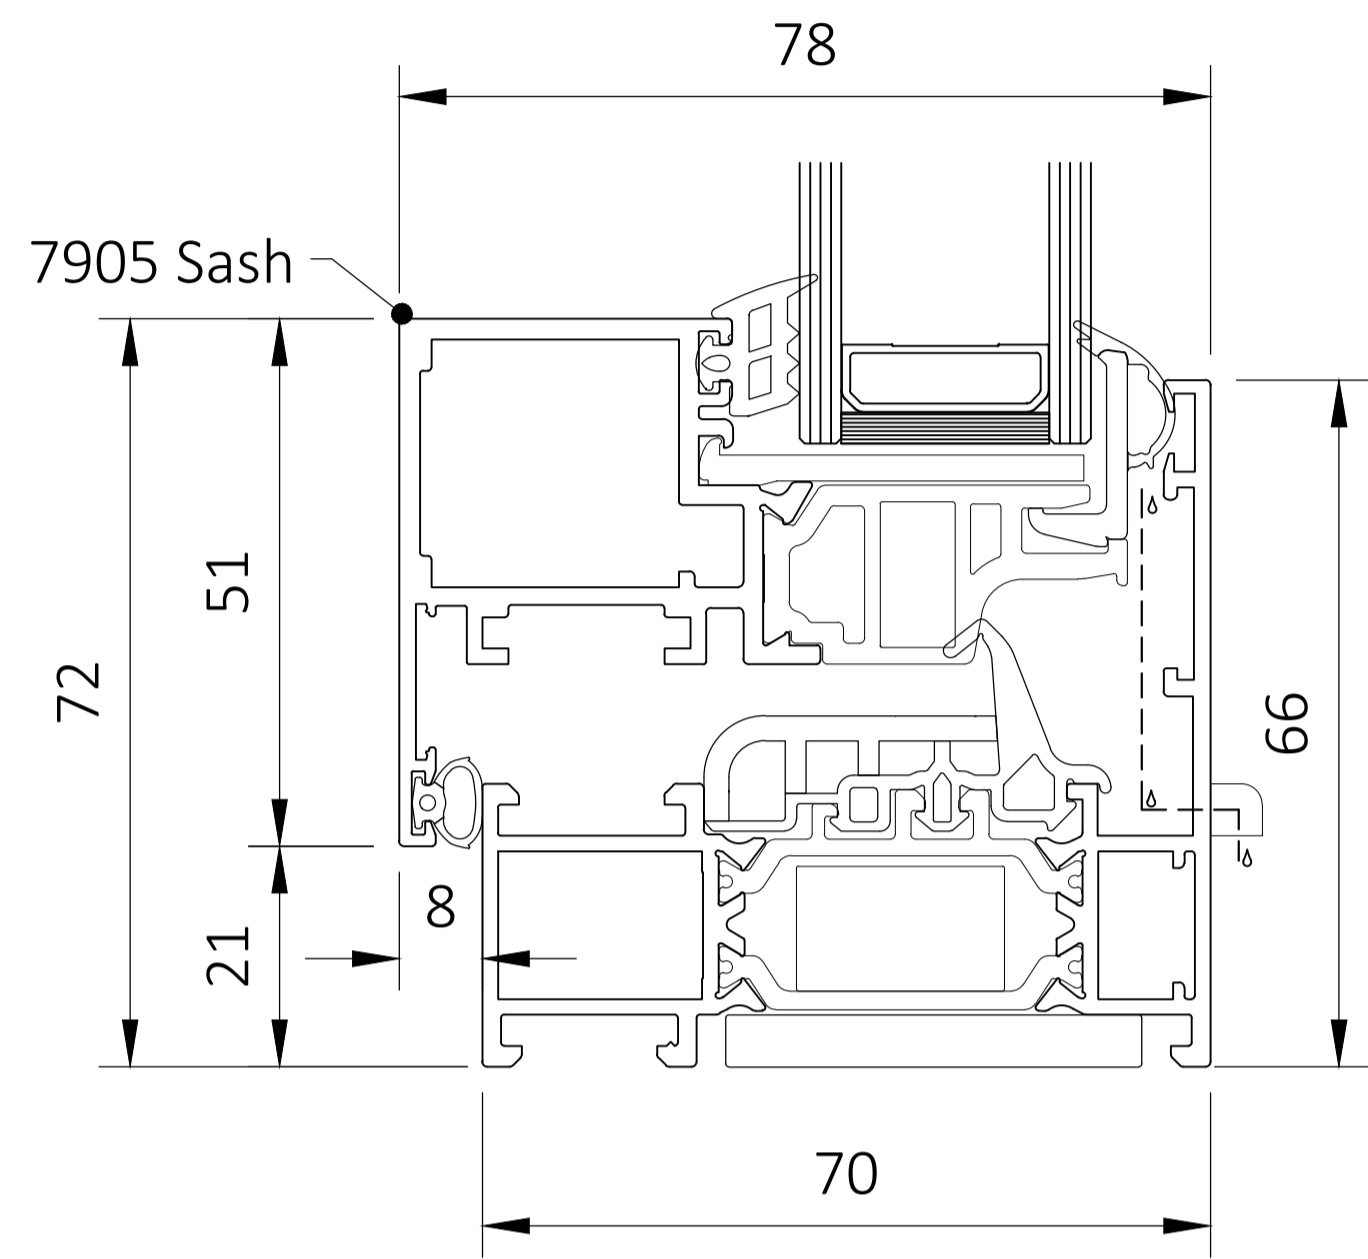

Notes
 Do Not Scale Off This drawing.
 If In Doubt Ask.

Drawing Overview
 Frame Size: 70mm x 66mm
 Cill Height: 25mm

Opening Direction: In

Sash Code: 7905
 Frame Code: 7910

Handle Type: Concealed

Revisions:	
REV.	DATE:
REV.	DATE:
REV.	DATE:
REV.	DATE:

STATUS:
 XXXXX

Notes

Do Not Scale Off This drawing.
If In Doubt Ask.

Drawing Overview

Frame Size: 70mm x 66mm
Cill Height: 25mm

Beading Direction: Internal

Frame Code: 7910

Handle Type: N/A

JOB TITLE:		
Cor 70 Hidden Sash		
CLIENT:		
Appley Aluminium		
DRAWING TITLE:		
Fixed Light Bottom Detail		
SCALE:	DRAWN BY:	DATE:
N.T.S	JM	01/09/2024
SHEET:	CHECKED BY:	DATE:
A1	XX	dd/mm/yy
DRAWING No:		REV.
AA - 206		A
STATUS:		
XXXXX		