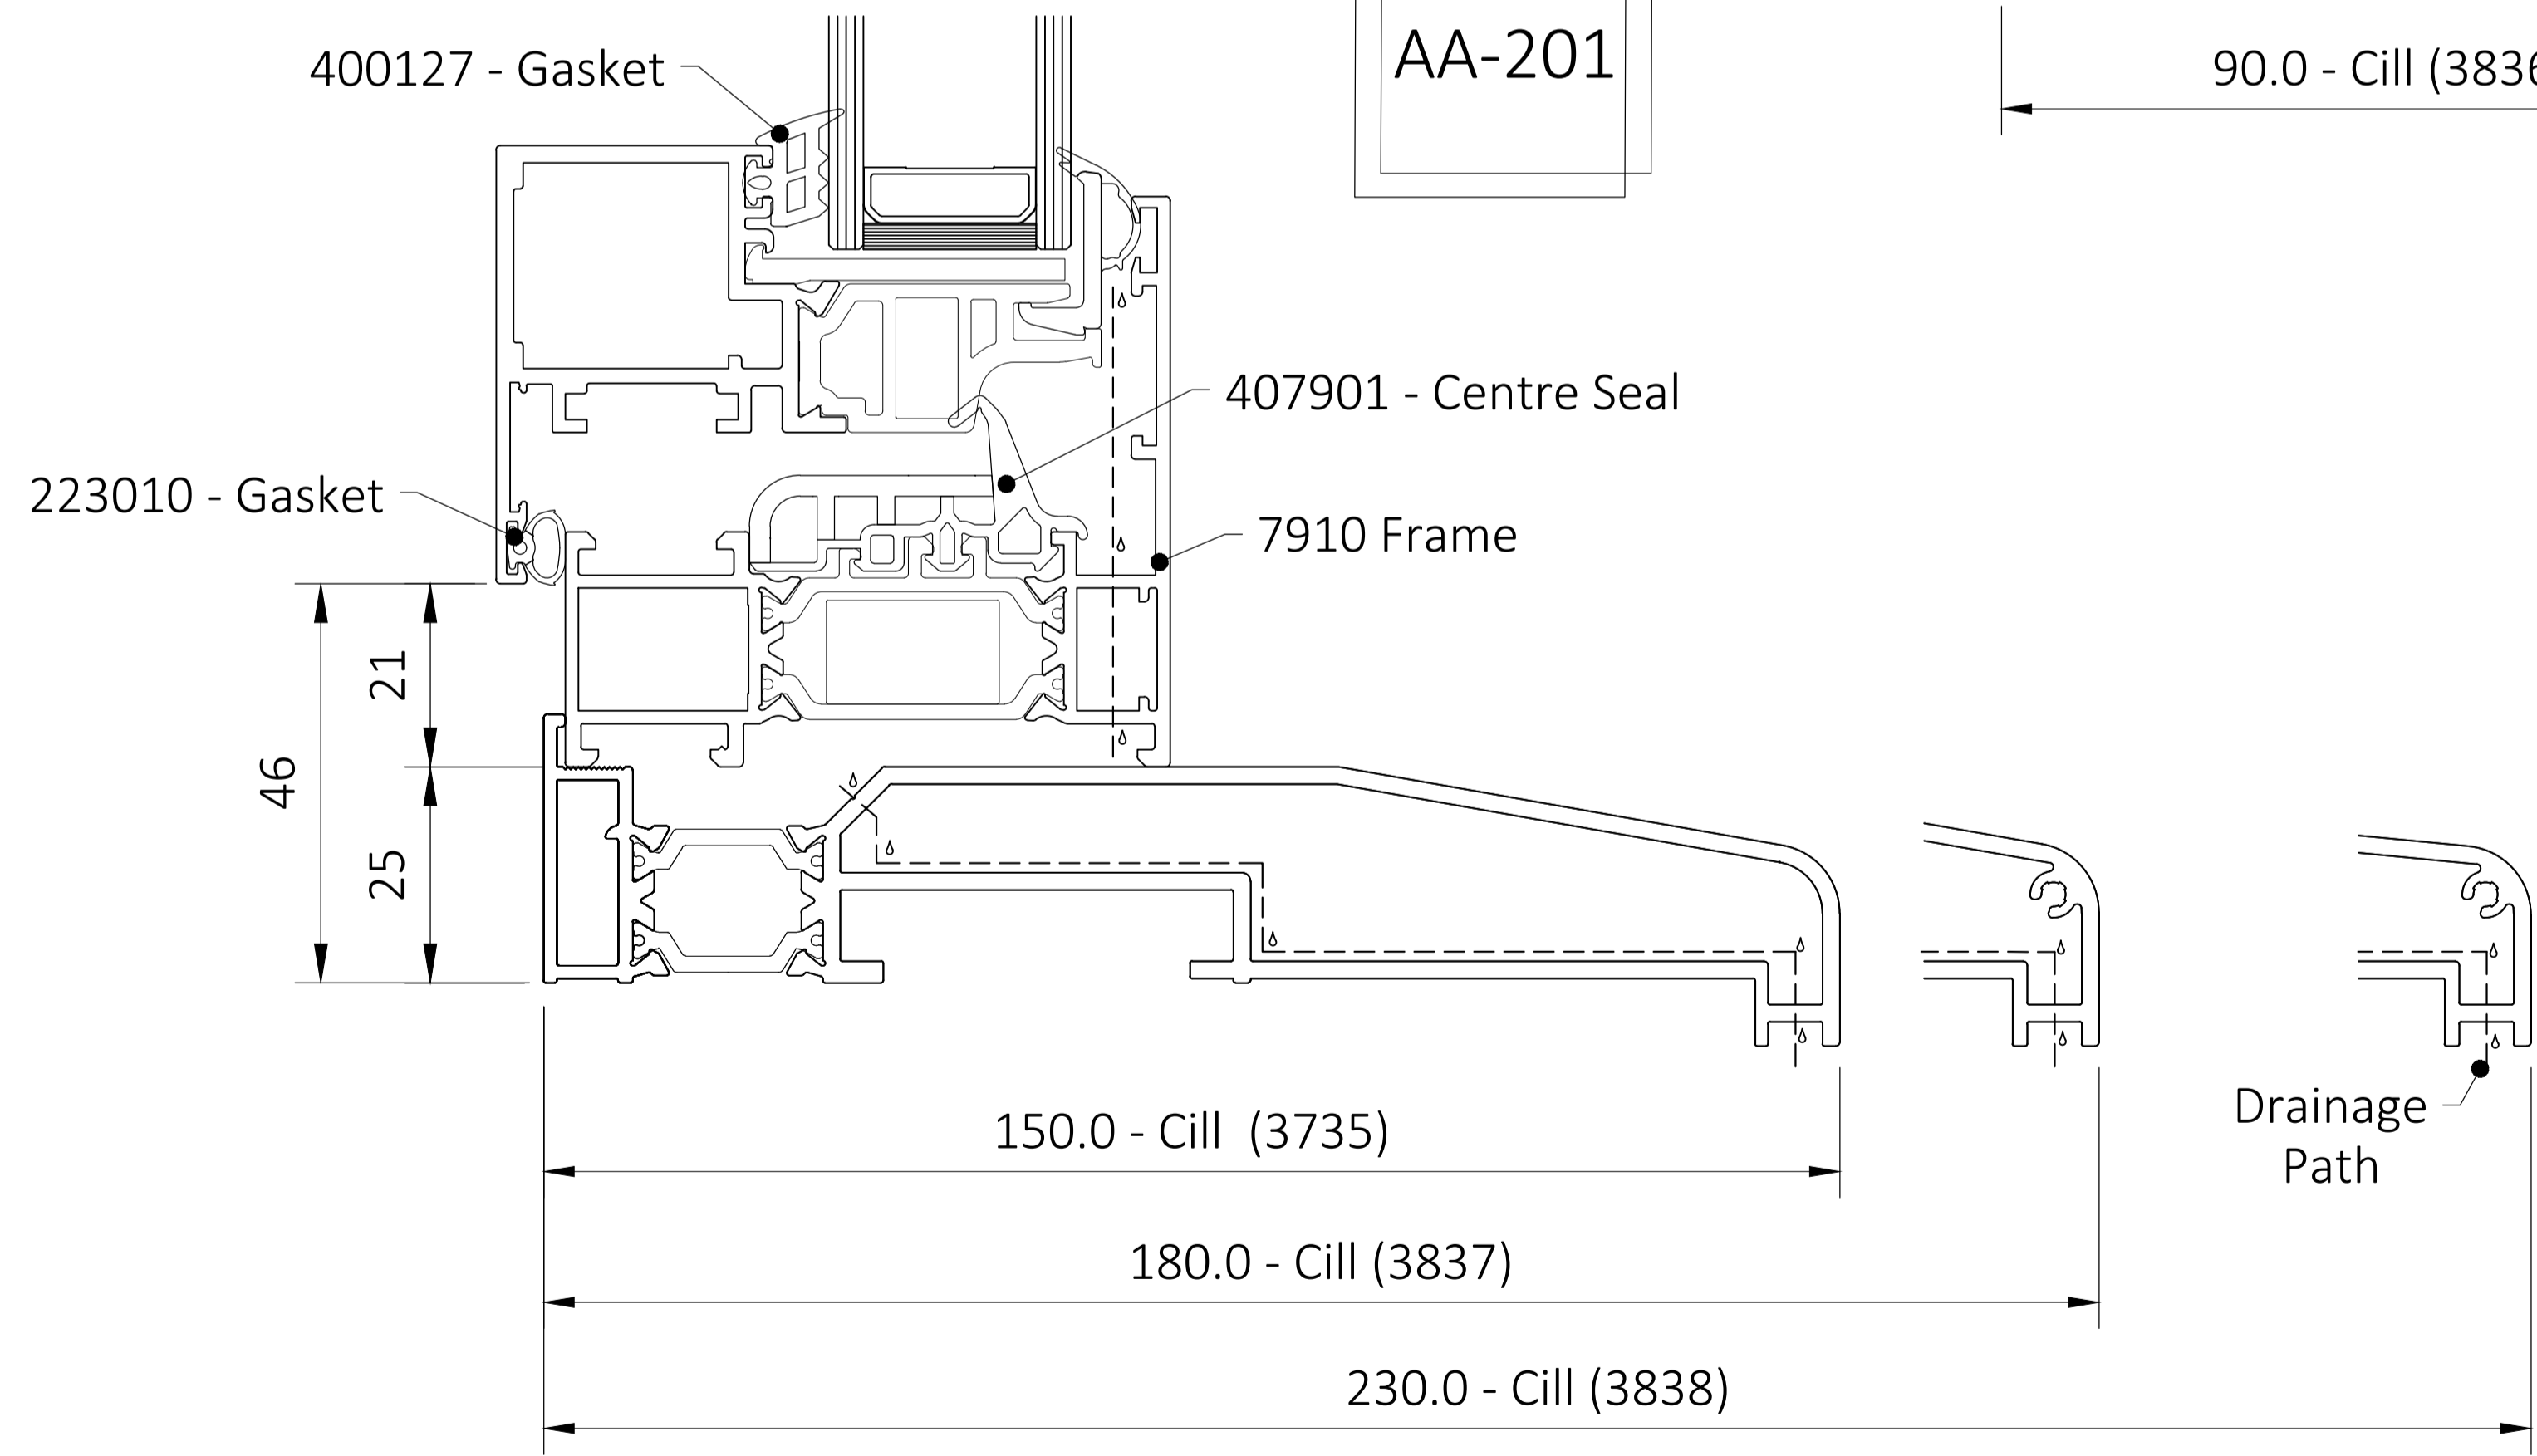

Notes
 Do Not Scale Off This drawing.
 If In Doubt Ask.

Drawing Overview
 Frame Size: 70mm x 66mm
 Cill Height: 25mm

Opening Direction: In

Sash Code: 7905
 Frame Code: 7910

Handle Type: Concealed

Revisions:	
REV.	DATE:
REV.	DATE:
REV.	DATE:
REV.	DATE:

STATUS:
 XXXXX

Notes

Do Not Scale Off This drawing.
If In Doubt Ask.

Drawing Overview

Frame Size: 70mm x 66mm
Cill Height: 25mm

Beading Direction: Internal

Frame Code: 7910

Handle Type: N/A