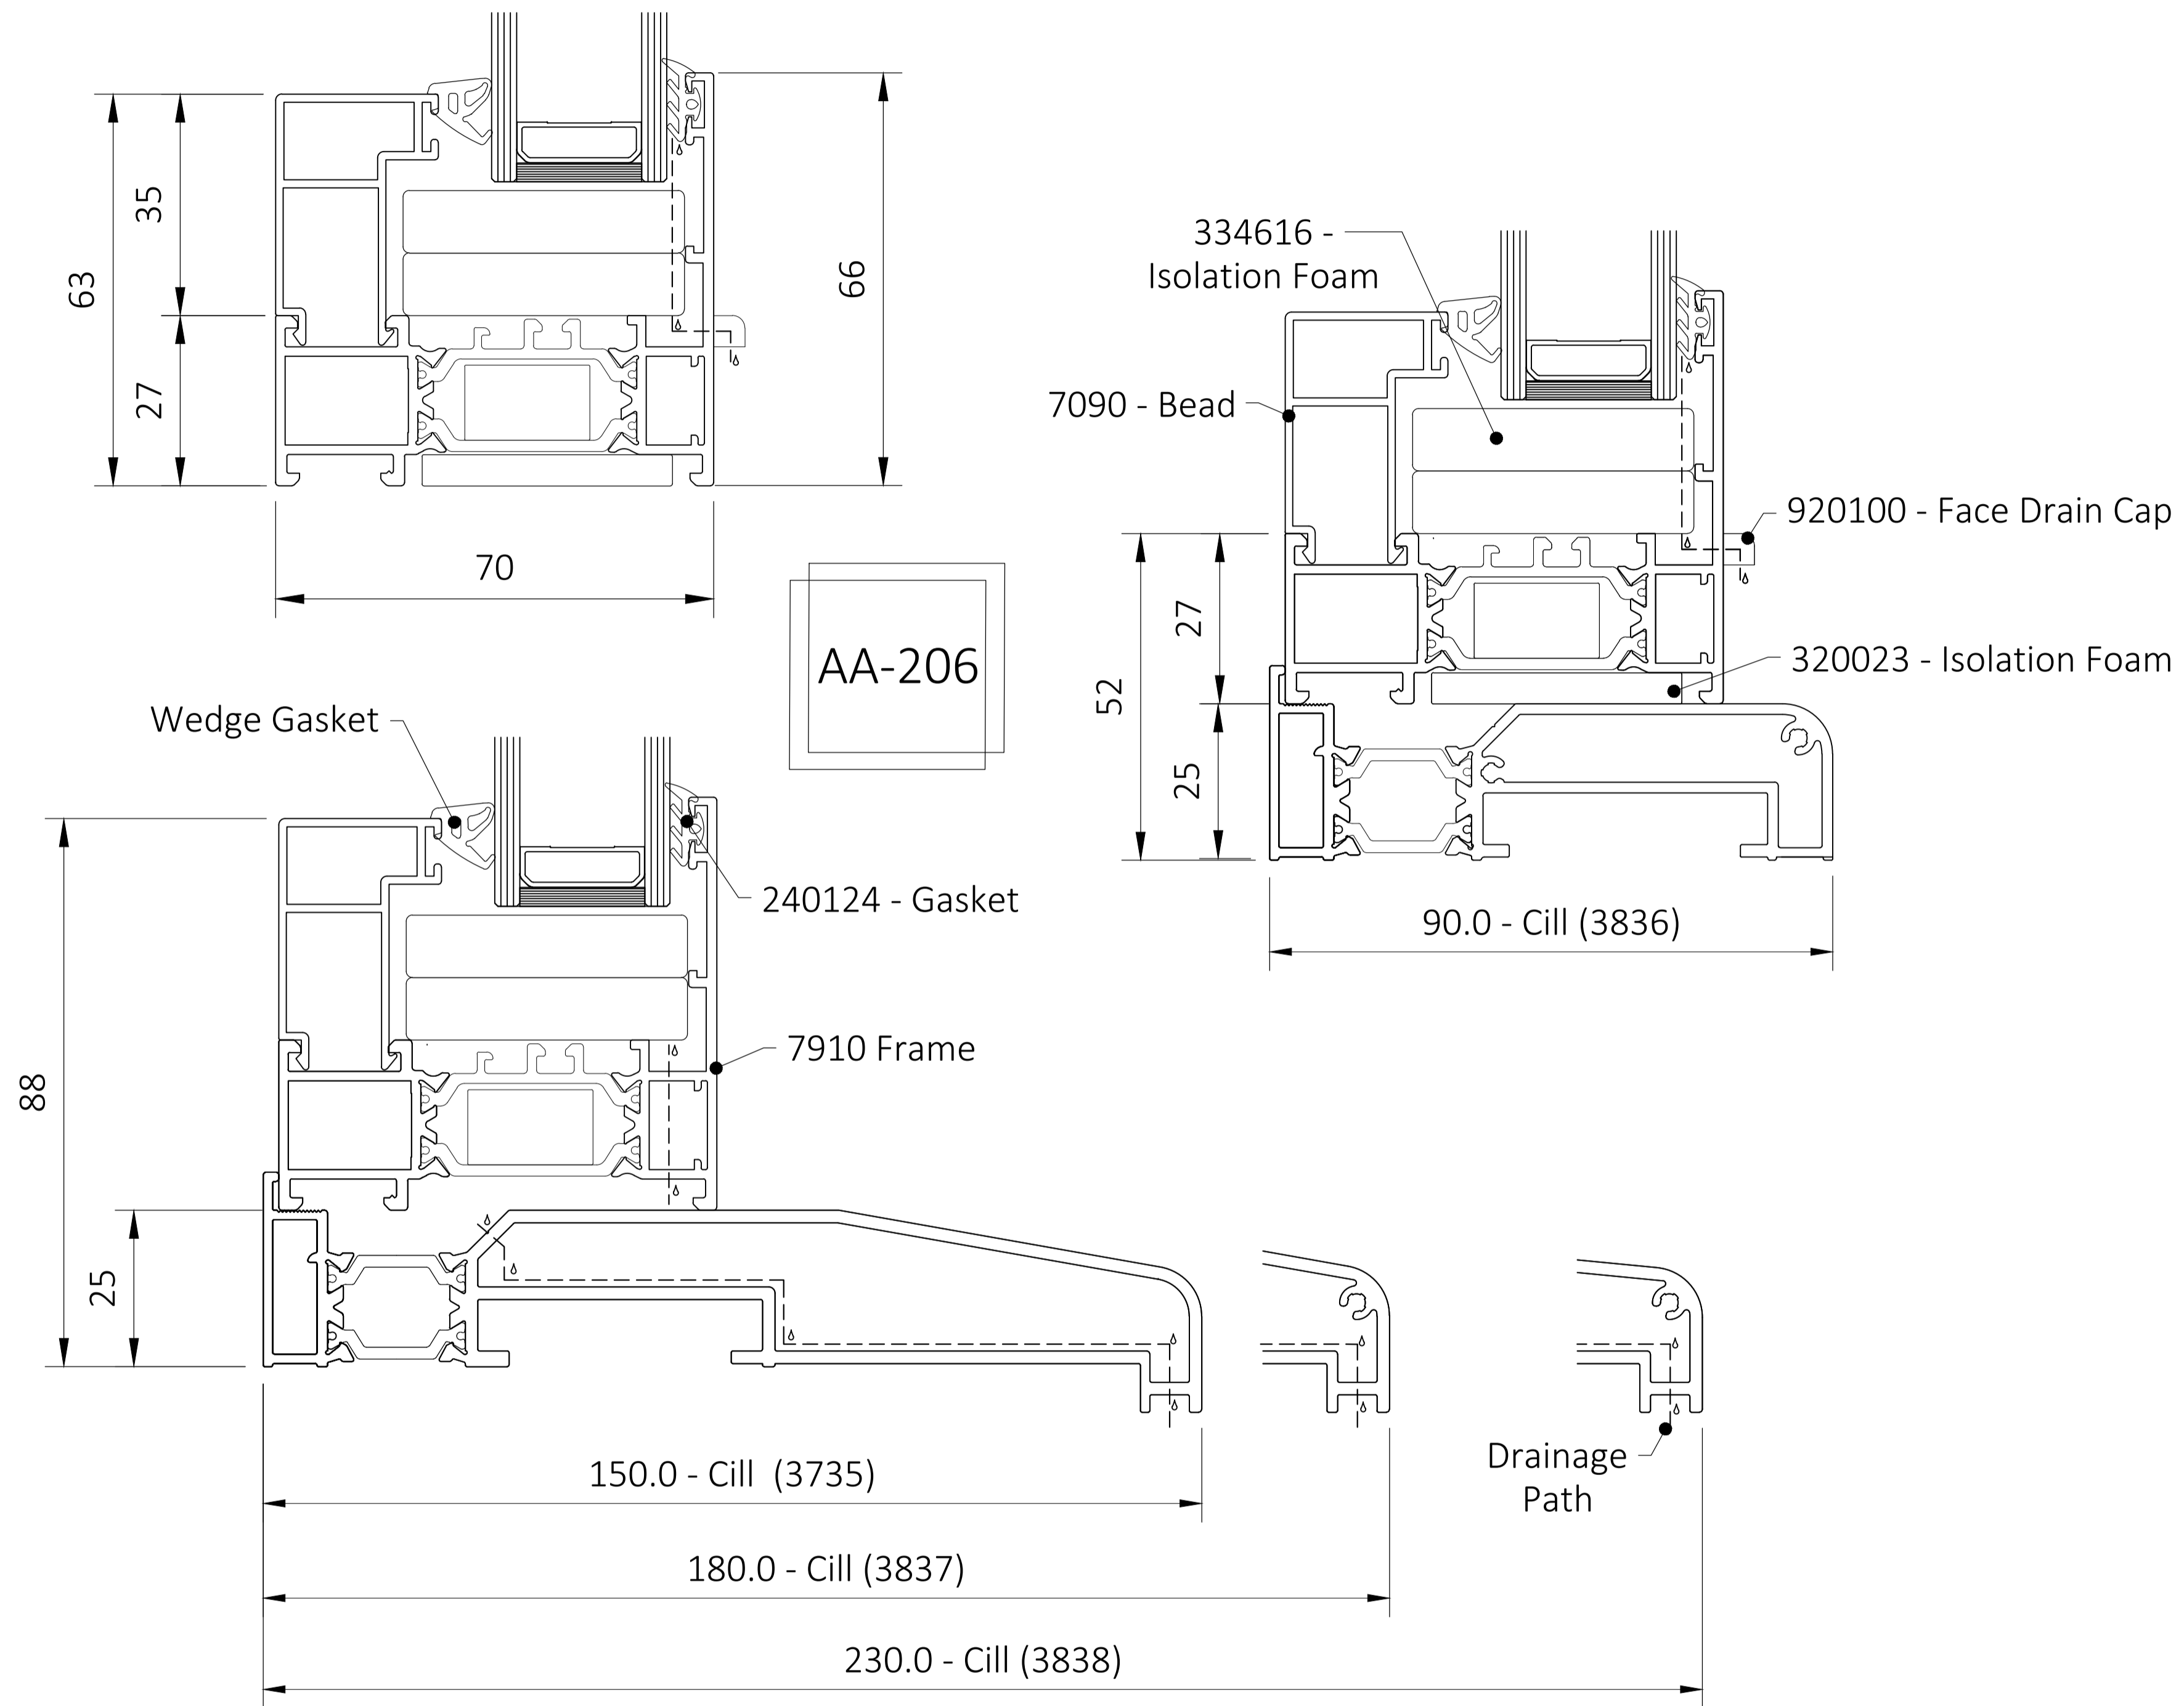

Notes
 Do Not Scale Off This drawing.
 If In Doubt Ask.

Drawing Overview
 Frame Size: 70mm x 66mm
 Cill Height: 25mm

Opening Direction: In

Sash Code: 7905
 Frame Code: 7910

Handle Type: Concealed

Revisions:	
REV.	DATE:
REV.	DATE:
REV.	DATE:
REV.	DATE:

JOB TITLE:
Cor 70 Hidden Sash

CLIENT:
Appley Aluminium

DRAWING TITLE:
Bottom Detail With Sash

SCALE: N.T.S	DRAWN BY: JM	DATE: 01/09/2024
SHEET A1	CHECKED BY: XX	DATE: dd/mm/yy

DRAWING No: AA - 201	REV. A
-------------------------	-----------

STATUS:
 XXXXX

Notes

Do Not Scale Off This drawing.
If In Doubt Ask.

Drawing Overview

Frame Size: 70mm x 66mm
Cill Height: 25mm

Beading Direction: Internal

Frame Code: 7910

Handle Type: N/A