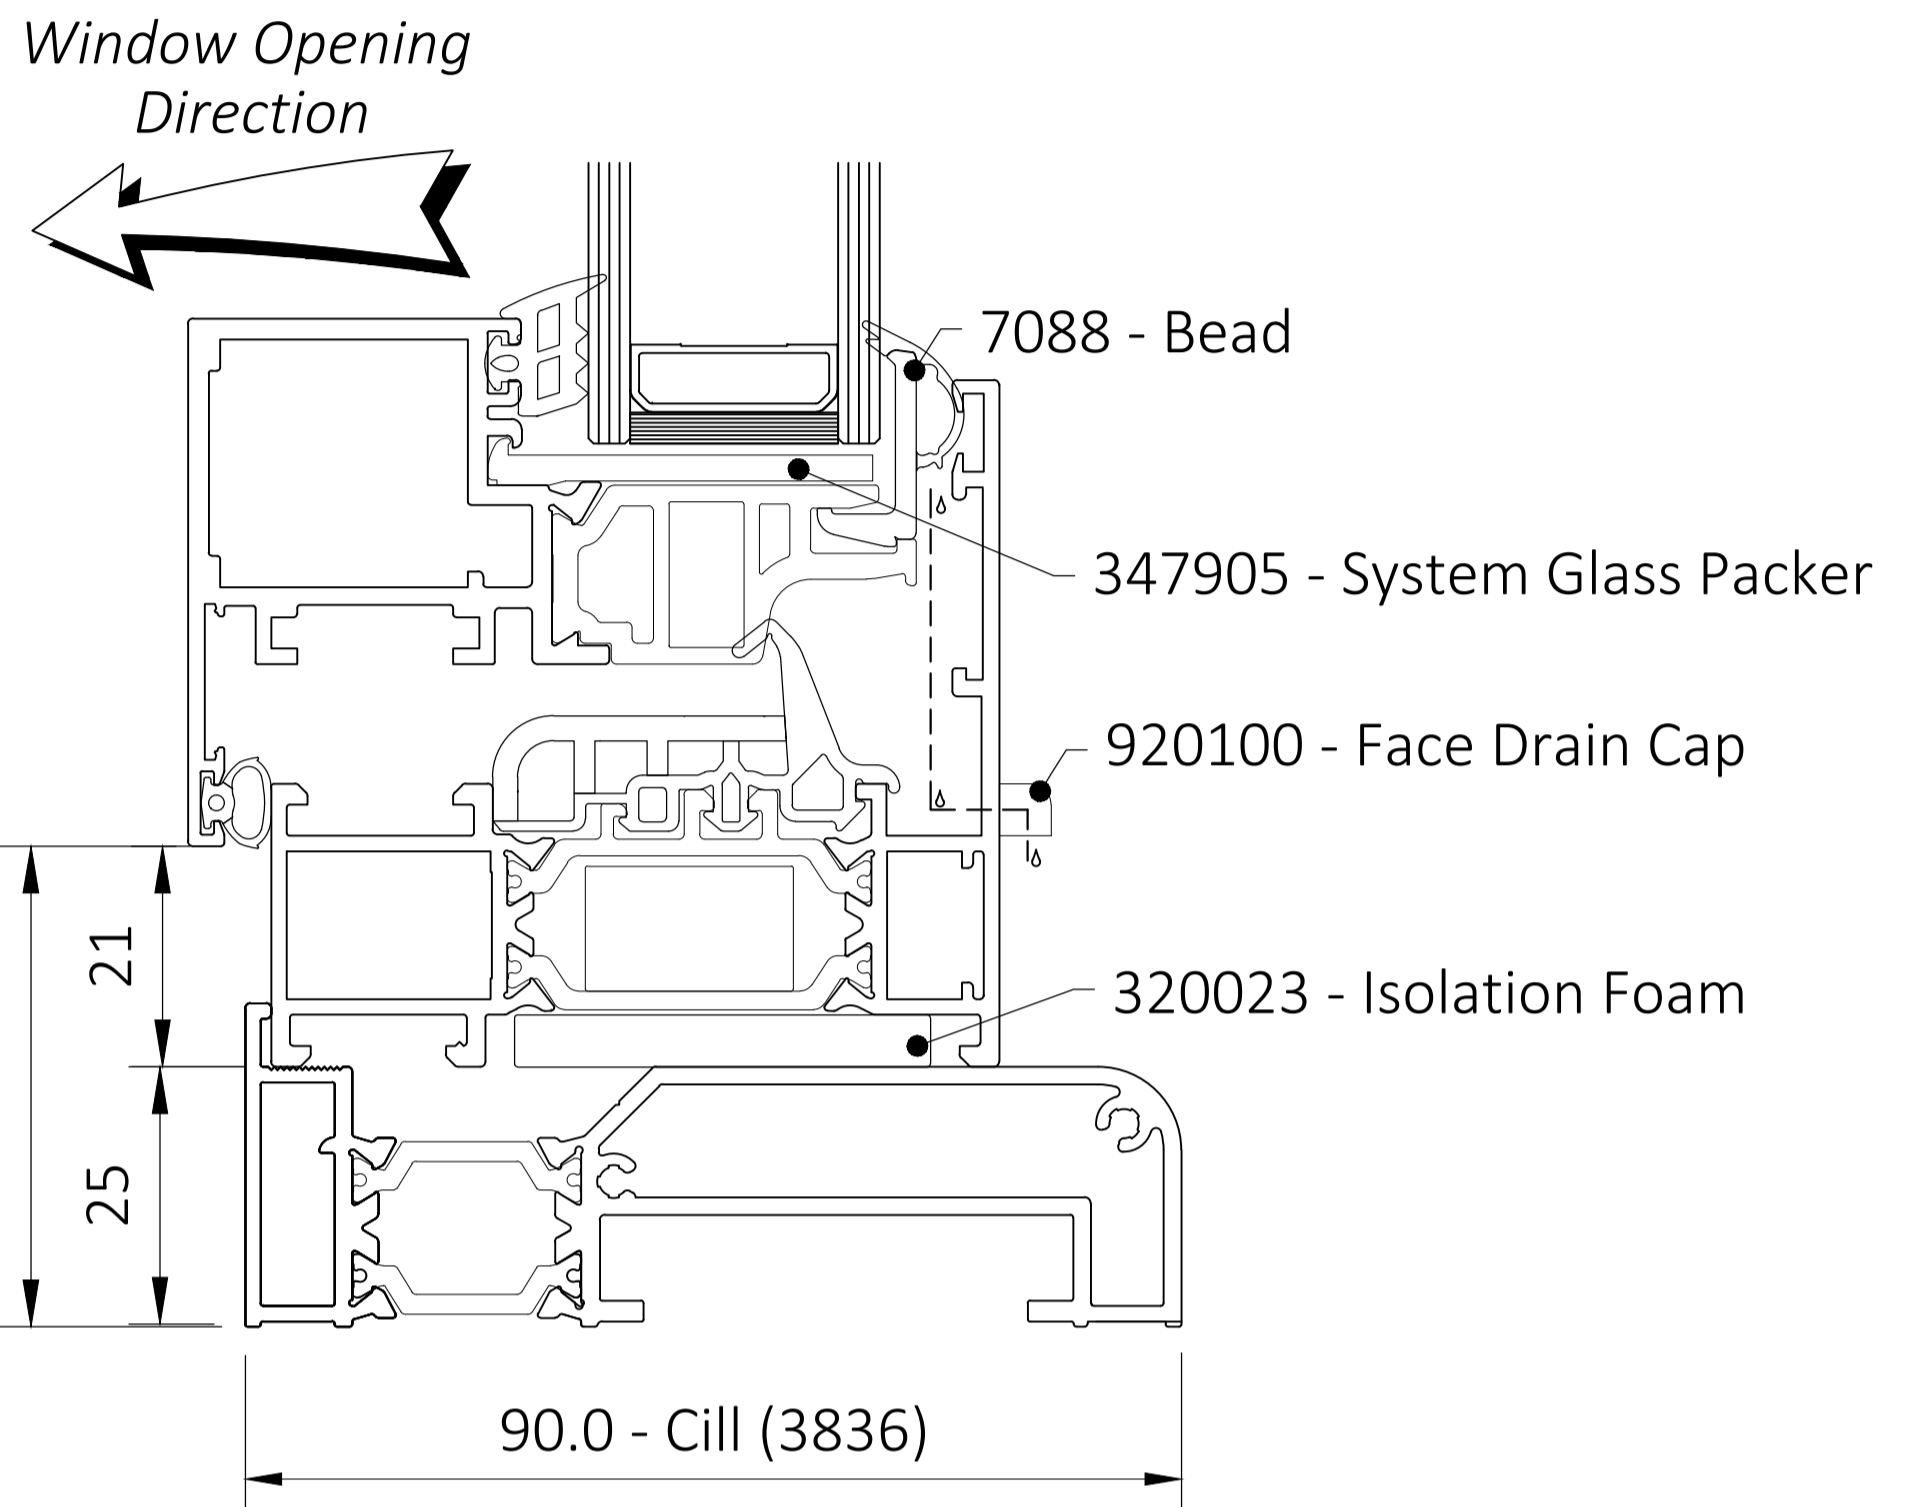

Notes
 Do Not Scale Off This drawing.
 If In Doubt Ask.

Drawing Overview
 Frame Size: 70mm x 66mm
 Cill Height: 25mm

Opening Direction: In

Sash Code: 7905
 Frame Code: 7910

Handle Type: Concealed

Revisions:	
REV.	DATE:
REV.	DATE:
REV.	DATE:
REV.	DATE:

STATUS:
 XXXXX

Notes

Do Not Scale Off This drawing.
If In Doubt Ask.

Drawing Overview

Frame Size: 70mm x 66mm
Cill Height: 25mm

Beading Direction: Internal

Frame Code: 7910

Handle Type: N/A