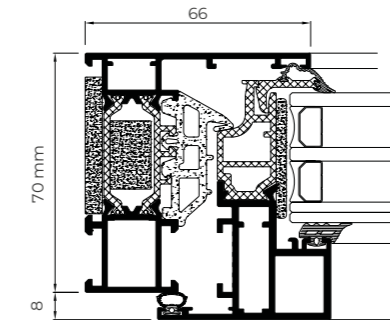

Glazing

Max. 40 mm, Min. 26 mm

Maximum Sash Dimensions

Standard Solution:

Width (L) 1300 mm, Height (H) 2400 mm

HD Hardware (Side Hung):

Width (L) 1200 mm, Height (H) 3500 mm

Maximum Sash Weight

160 Kg

Consult maximum weight and dimensions according to typologies

COR 70 HIDDEN SASH SYSTEM

It could be a painting, but is a window. This is how we can describe the COR 70 Hidden Sash which, like the 80 mm version, has a sightline of only 66 mm and allows the incorporation of the ARCH INVISIBLE handle, concealed hinges and the drainage solution. Any element that breaks the visual harmony of the ensemble is discarded.

* Double glazing Ug=1.0 / Triple glazing Ug=0.6
Reference test 1.23 x 1.48 m / 1 sash
Security test: Reference test 1.100 x 2.400 m / 1 sash
CSTB Laboratory DTA Certification

ARCH INVISIBLE HANDLE

CROSS SECTION

HALF HIDDEN SASH

FLOATING MULLION

HIDDEN DRAINAGE

DRAINAGE SUBCILLS

HEAD EXTENSION

Head Extension 20 mm

Head Extension 38 mm

POSSIBILITIES