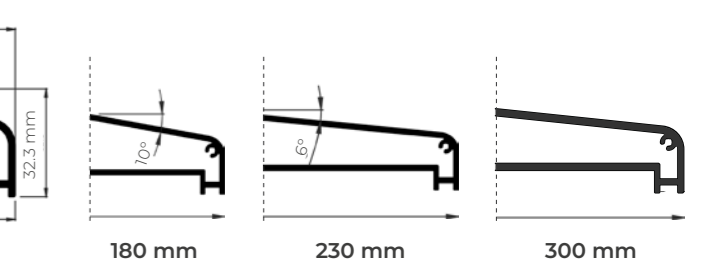

Glazing

Max. 40 mm, Min. 26 mm

Maximum Sash Dimensions

Standard Solution:

Width (L) 1300 mm, Height (H) 2400 mm

HD Hardware (Side Hung):

Width (L) 1200 mm, Height (H) 3500 mm

Maximum Sash Weight

* Double glazing Ug=1.0 / Triple glazing Ug=0.6
Reference test 1.23 x 1.48 m / 1 sash
Security test: Reference test 1.100 x 2.400 m / 1 sash
CSTB Laboratory DTA Certification

ARCH INVISIBLE HANDLE

CROSS SECTION

HALF HIDDEN SASH

FLOATING MULLION

HIDDEN DRAINAGE

DRAINAGE SUBCILLS

HEAD EXTENSION

Head Extension 20 mm

Head Extension 38 mm

POSSIBILITIES

- SECURITY HARDWARE
- CONCEALED HINGES
- CONCEALED HANDLE
- CONCEALED DRAINAGE

OPENING POSSIBILITIES

- Inward Opening
- Side hung
- Tilt & turn
- Tilt only