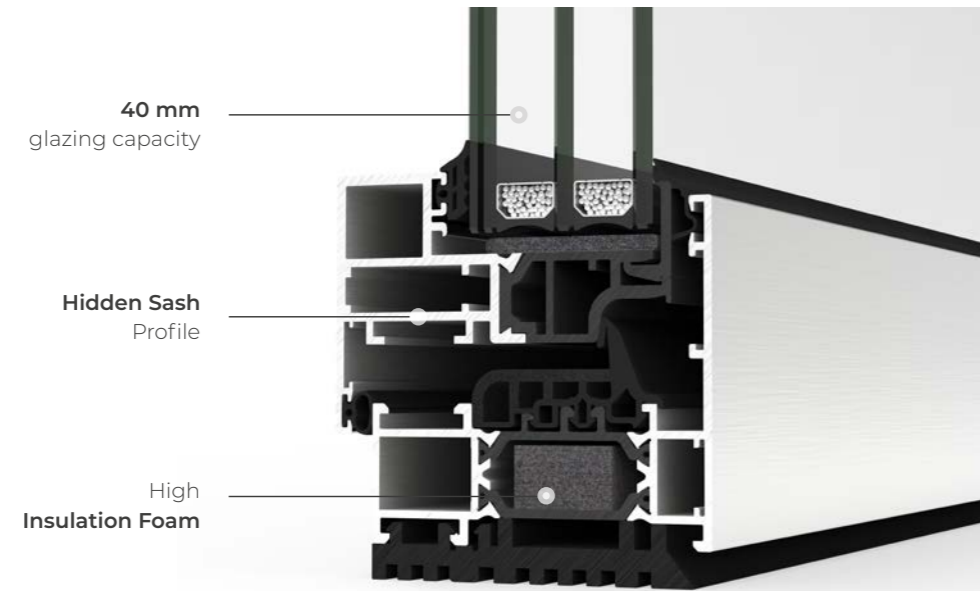

It could be a painting, but is a window. This is how we can describe the COR 70 Hidden Sash which, like the 80 mm version, has a sightline of only 66 mm and allows the incorporation of the ARCH INVISIBLE handle, concealed hinges and the drainage solution. Any element that breaks the visual harmony of the ensemble is discarded.

- High thermal & acoustic performance
- Slim sightlines
- Hidden handle and concealed hinges available
- High security

* Half Hidden Sash possibility

BFRC Rating
kWh/(m²·yr)

≥20	A ++
>10 to <20	A +
0 to <-10	A ✓
-10 to <-0	B
-20 to <-10	C
-30 to <-20	D
-50 to <-30	E

Double glazing

BFRC Rating
kWh/(m²·yr)

≥20	A ++
>10 to <20	A + ✓
0 to <-10	A
-10 to <-0	B
-20 to <-10	C
-30 to <-20	D
-50 to <-30	E

Triple glazing