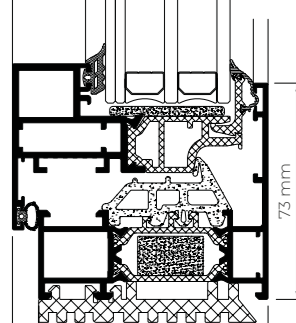

Glazing

Max. 40 mm, Min. 26 mm

Maximum Sash Dimensions

Standard Solution:

Width (L) 1300 mm, Height (H) 2400 mm

HD Hardware (Side Hung):

Width (L) 1200 mm, Height (H) 3500 mm

Maximum Sash Weight

160 Kg

Consult maximum weight and dimensions according to typologies

COR 70 HIDDEN SASH SYSTEM

It could be a painting, but is a window. This is how we can describe the COR 70 Hidden Sash which, like the 80 mm version, has a sightline of only 66 mm and allows the incorporation of the ARCH INVISIBLE handle, concealed hinges and the drainage solution. Any element that breaks the visual harmony of the ensemble is discarded.

* Double glazing Ug=1.0 / Triple glazing Ug=0.6
Reference test 1.23 x 1.48 m / 1 sash
Security test: Reference test 1.100 x 2.400 m / 1 sash
CSTB Laboratory DTA Certification

ARCH INVISIBLE HANDLE

CROSS SECTION

HALF HIDDEN SASH

FLOATING MULLION

HIDDEN DRAINAGE

DRAINAGE SUBCILLS

HEAD EXTENSION

Head Extension 20 mm

Head Extension 38 mm

POSSIBILITIES