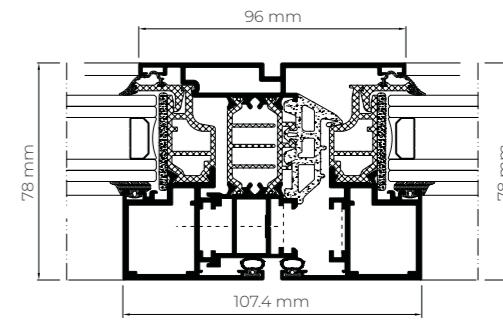

Glazing

Max. 40 mm, Min. 26 mm

Maximum Sash Dimensions

Standard Solution:

Width (L) 1300 mm, Height (H) 2400 mm

HD Hardware (Side Hung):

Width (L) 1200 mm, Height (H) 3500 mm

Maximum Sash Weight

160 Kg

Consult maximum weight and dimensions according to typologies

COR 70 HIDDEN SASH SYSTEM

It could be a painting, but is a window. This is how we can describe the COR 70 Hidden Sash which, like the 80 mm version, has a sightline of only 66 mm and allows the incorporation of the ARCH INVISIBLE handle, concealed hinges and the drainage solution. Any element that breaks the visual harmony of the ensemble is discarded.

* Double glazing Ug=1.0 / Triple glazing Ug=0.6
Reference test 1.23 x 1.48 m / 1 sash
Security test: Reference test 1.100 x 2.400 m / 1 sash
CSTB Laboratory DTA Certification

ARCH INVISIBLE HANDLE

CROSS SECTION

HALF HIDDEN SASH

FLOATING MULLION

HIDDEN DRAINAGE

DRAINAGE SUBCILLS

HEAD EXTENSION

Head Extension 20 mm

Head Extension 38 mm

POSSIBILITIES