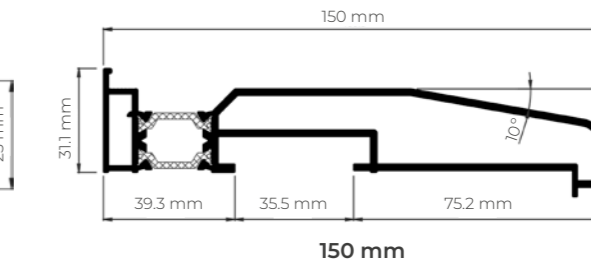

Glazing

Max. 40 mm, Min. 26 mm

Maximum Sash Dimensions

Standard Solution:

Width (L) 1300 mm, Height (H) 2400 mm

HD Hardware (Side Hung):

Width (L) 1200 mm, Height (H) 3500 mm

Maximum Sash Weight

* Double glazing Ug=1.0 / Triple glazing Ug=0.6
Reference test 1.23 x 1.48 m / 1 sash
Security test: Reference test 1.100 x 2.400 m / 1 sash
CSTB Laboratory DTA Certification

ARCH INVISIBLE HANDLE

CROSS SECTION

HALF HIDDEN SASH

FLOATING MULLION

HIDDEN DRAINAGE

DRAINAGE SUBCILLS

HEAD EXTENSION

Head Extension 20 mm

Head Extension 38 mm

POSSIBILITIES

- SECURITY HARDWARE
- CONCEALED HINGES
- CONCEALED HANDLE
- CONCEALED DRAINAGE

OPENING POSSIBILITIES

- Inward Opening
- Side hung
- Tilt & turn
- Tilt only