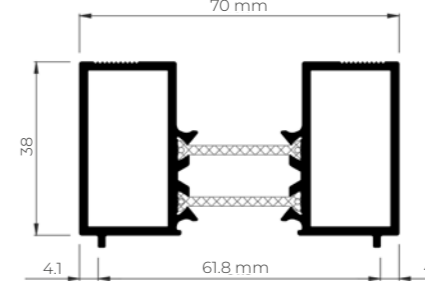

Glazing

Max. 40 mm, Min. 26 mm

Maximum Sash Dimensions

Standard Solution:

Width (L) 1300 mm, Height (H) 2400 mm

HD Hardware (Side Hung):

Width (L) 1200 mm, Height (H) 3500 mm

Maximum Sash Weight

* Double glazing Ug=1.0 / Triple glazing Ug=0.6
Reference test 1.23 x 1.48 m / 1 sash
Security test: Reference test 1.100 x 2.400 m / 1 sash
CSTB Laboratory DTA Certification

ARCH INVISIBLE HANDLE

CROSS SECTION

HALF HIDDEN SASH

FLOATING MULLION

HIDDEN DRAINAGE

DRAINAGE SUBCILLS

HEAD EXTENSION

Head Extension 20 mm

Head Extension 38 mm

POSSIBILITIES

- SECURITY HARDWARE
- CONCEALED HINGES
- CONCEALED HANDLE
- CONCEALED DRAINAGE

OPENING POSSIBILITIES

- Inward Opening
- Side hung
- Tilt & turn
- Tilt only