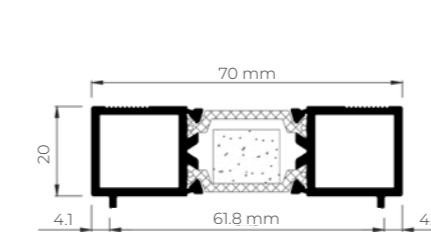

Glazing

Max. 40 mm, Min. 26 mm

Maximum Sash Dimensions

Standard Solution:

Width (L) 1300 mm, Height (H) 2400 mm

HD Hardware (Side Hung):

Width (L) 1200 mm, Height (H) 3500 mm

Maximum Sash Weight

160 Kg

Consult maximum weight and dimensions according to typologies

COR 70 HIDDEN SASH SYSTEM

It could be a painting, but is a window. This is how we can describe the COR 70 Hidden Sash which, like the 80 mm version, has a sightline of only 66 mm and allows the incorporation of the ARCH INVISIBLE handle, concealed hinges and the drainage solution. Any element that breaks the visual harmony of the ensemble is discarded.

* Double glazing Ug=1.0 / Triple glazing Ug=0.6
Reference test 1.23 x 1.48 m / 1 sash
Security test: Reference test 1.100 x 2.400 m / 1 sash
CSTB Laboratory DTA Certification

ARCH INVISIBLE HANDLE

CROSS SECTION

HALF HIDDEN SASH

FLOATING MULLION

HIDDEN DRAINAGE

DRAINAGE SUBCILLS

HEAD EXTENSION

Head Extension 20 mm

Head Extension 38 mm

POSSIBILITIES