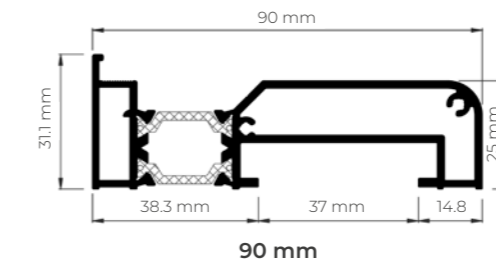

Glazing

Max. 40 mm, Min. 26 mm

Maximum Sash Dimensions

Standard Solution:

Width (L) 1300 mm, Height (H) 2400 mm

HD Hardware (Side Hung):

Width (L) 1200 mm, Height (H) 3500 mm

Maximum Sash Weight

* Double glazing Ug=1.0 / Triple glazing Ug=0.6
Reference test 1.23 x 1.48 m / 1 sash
Security test: Reference test 1.100 x 2.400 m / 1 sash
CSTB Laboratory DTA Certification

ARCH INVISIBLE HANDLE

CROSS SECTION

HALF HIDDEN SASH

FLOATING MULLION

HIDDEN DRAINAGE

DRAINAGE SUBCILLS

HEAD EXTENSION

Head Extension 20 mm

Head Extension 38 mm

POSSIBILITIES

- SECURITY HARDWARE
- CONCEALED HINGES
- CONCEALED HANDLE
- CONCEALED DRAINAGE

OPENING POSSIBILITIES

- Inward Opening
- Side hung
- Tilt & turn
- Tilt only