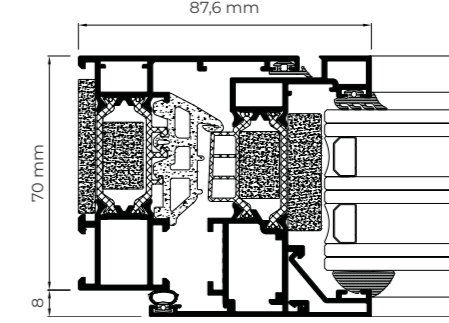

Glazing

Max. 40 mm, Min. 26 mm

Maximum Sash Dimensions

Standard Solution:

Width (L) 1300 mm, Height (H) 2400 mm

HD Hardware (Side Hung):

Width (L) 1200 mm, Height (H) 3500 mm

Maximum Sash Weight

160 Kg

Consult maximum weight and dimensions according to typologies

COR 70 HIDDEN SASH SYSTEM

It could be a painting, but is a window. This is how we can describe the COR 70 Hidden Sash which, like the 80 mm version, has a sightline of only 66 mm and allows the incorporation of the ARCH INVISIBLE handle, concealed hinges and the drainage solution. Any element that breaks the visual harmony of the ensemble is discarded.

* Double glazing Ug=1.0 / Triple glazing Ug=0.6
Reference test 1.23 x 1.48 m / 1 sash
Security test: Reference test 1.100 x 2.400 m / 1 sash
CSTB Laboratory DTA Certification

ARCH INVISIBLE HANDLE

CROSS SECTION

HALF HIDDEN SASH

FLOATING MULLION

HIDDEN DRAINAGE

DRAINAGE SUBCILLS

HEAD EXTENSION

Head Extension 20 mm

Head Extension 38 mm

POSSIBILITIES